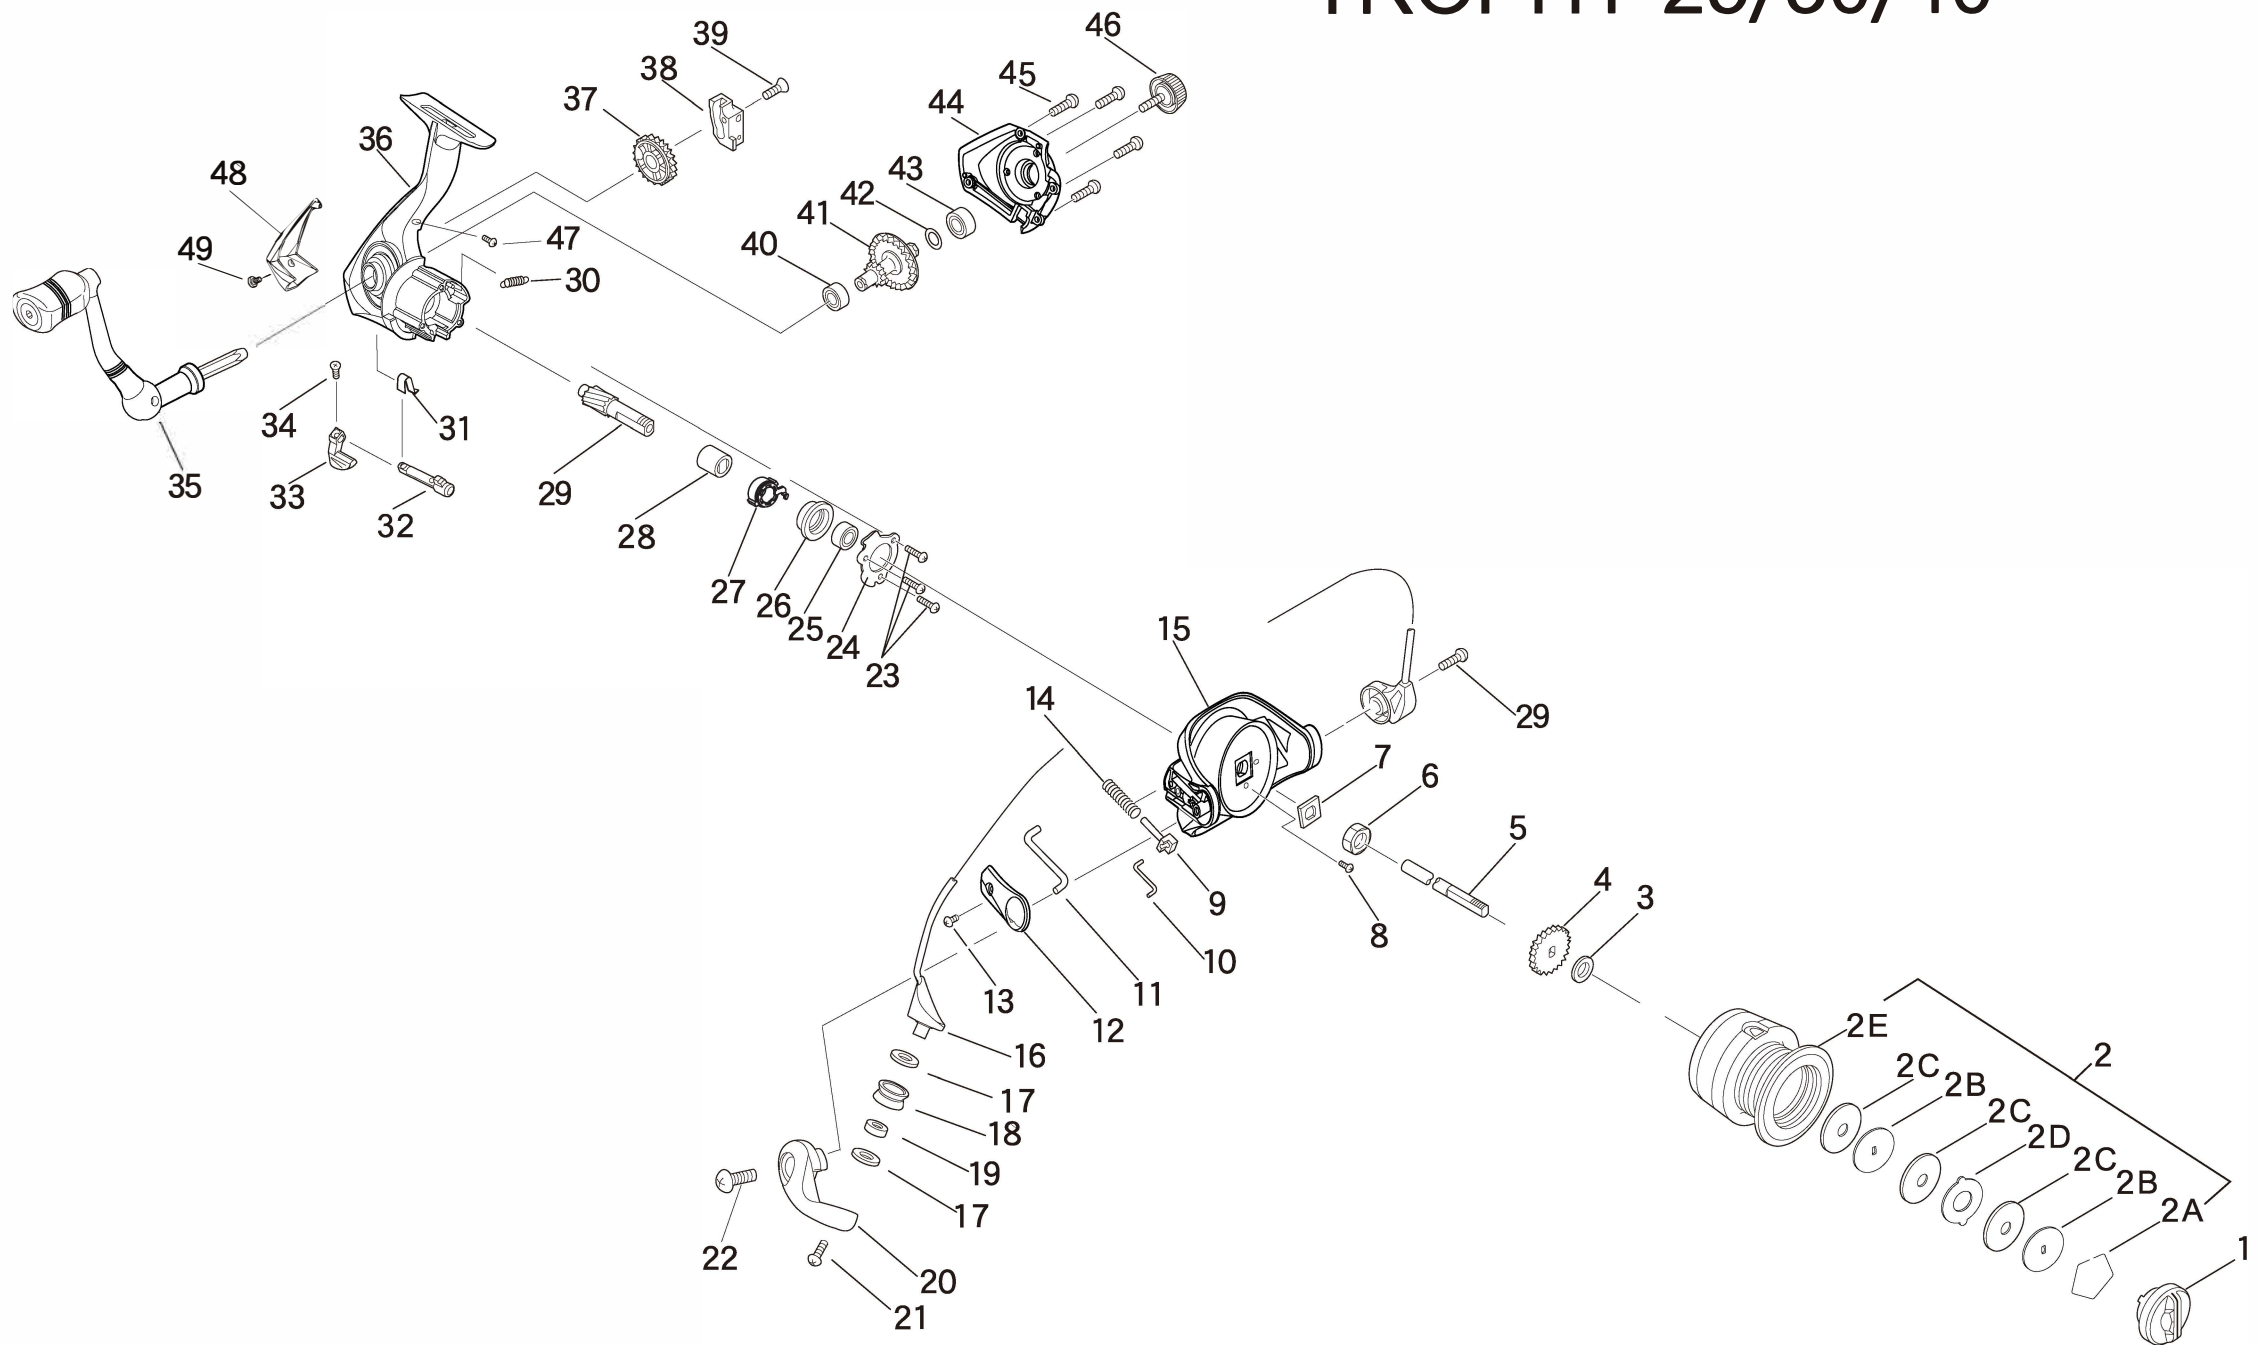

■ EXPLODED VIEW

TROPHY 25/30/40

FINNOR TROPHY 30/40

Key No.	Description	Part No.		Q'TY	Key No.	Description	Part no.		Q'TY
		FNTY30	FNTY40				FNTY30	FNTY40	
1	DRAG KNOB ASSEMBLY	LAF332-02	LAF332-03	1	24	BEARING SUPPORT	LAF118-01	LAF118-01	1
2	SPOOL KIT INCLUDE	MAF421-01	NAF421-01	1	25	BALL BEARING	BH028-01	BH028-01	1
	2A - RETAINING RING	LAF038-01	LAF038-01	1	26	BALL BEARING HOLDER	MAF135-01	MAF135-01	1
	2B - DRAG WASHER "D"	LAF081-01	LAF081-01	2	27	ANTI-REVERSE BEARING	LAF063-01	LAF063-01	1
	2C - DRAG WASHER "B"	LAF030-01	LAF030-01	3	28	INNER RING	LAF139-01	LAF139-01	1
	2D - DRAG WASHER "A"	LAF080-01	LAF080-01	1	29	PINION GEAR	MAF011-01	MAF011-01	1
	2E - SPOOL ASSEMBLY	MAF321-01	NAF321-01	1	30	One Way Clutch Spring	LAF107-01	LAF107-01	1
3	CLICK WASHER	LAF167-01	LAF167-01	1	31	ANTI-REVERSE SPRING	LAF089-01	LAF089-01	1
4	CLICK	LAF225-01	LAF225-01	1	32	ANTI-REVERSE CAM	MAF090-01	MAF090-01	1
5	MAIN SHAFT	MAF015-01	MAF015-01	1	33	ANTI-REVERSE LEVER	LAF059-01	LAF059-01	1
6	NUT	LAF006-01	LAF006-01	1	34	ANTI-REVERSE LEVER SCERW	LAF232-01	LAF232-01	1
7	NUT WASHER	LAF065-01	LAF065-01	1	35	HANDLE ASSEMBLY	LAF318-01	LAF318-01	1
8	NUT SCREW	LAF113-01	LAF113-01	1	36	BODY ASSEMBLY	MAF301-01	MAF301-01	1
9	SLIDER	LAF020-01	LAF020-01	1	37	O/S GEAR	MAF053-01	MAF053-01	1
10	LINK	LAF035-01	LAF035-01	1	38	OSCILLATOR	MAF025-01	MAF025-01	1
11	KICK LEVER	MAF019-01	MAF019-01	1	39	SCREW-OSCILLATOR	MAF111-01	MAF111-01	1
12	COVER A	MAF087-01	MAF087-01	1	40	BALL BEARING-BODY	CH027-01	CH027-01	1
13	COVER SCREW	LAF120-01	LAF120-01	1	41	DRIVE GEAR	MAF012-01	MAF012-01	1
14	DEAD POINT SPRING	MAF044-01	MAF044-01	1	42	WASHER-DRIVE GEAR	LAF290-01	LAF290-01	1
15	ROTOR	MAF009-01	MAF009-01	1	43	BALL BEARING-BODY COVER	BH028-01	BH028-01	1
16	BAIL ASSEMBLY	MAF347-01	MAF347-01	1	44	BODY COVER ASSEMBLY	MAF323-01	MAF323-01	1
17	LINE ROLLER WASHER	LAF203-01	LAF203-01	2	45	SCREW-BODY COVER	LAF057-01	LAF057-01	4
18	LINE ROLLER	LAF004-01	LAF004-01	1	46	HANDLE CAP	LAF073-01	LAF073-01	1
19	BALL BEARING	EH158-01	EH158-01	1	47	SCREW-BACK COVER	MAF168-01	MAF168-01	1
20	BAIL ARM LEVER	LAF007-01	LAF007-01	1	48	BODY BACK COVER	MAF250-01	MAF250-01	1
21	LINE ROLLER SCREW	LAF108-01	LAF108-01	1	49	SCREW-BACK COVER	LAF168-01	LAF168-01	1
22	BAIL ARM LEVER SCREW	LAF051-01	LAF051-01	2					
23	BEARING SUPPORT SCREW	LAF120-01	LAF120-01	3					